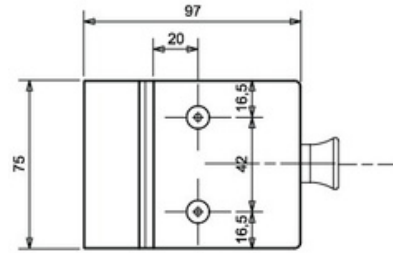

90 Degree Gate Latch (model 1)

Gate to a Corner Glass
Self Latching
Magnetic Lock