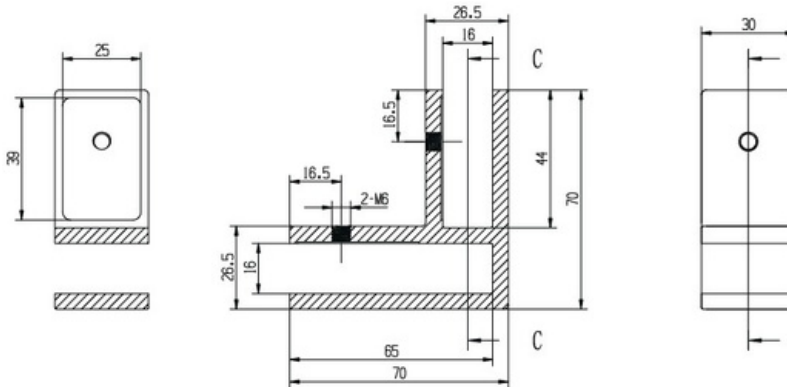

90 Big Connector

Glass to Glass
Corner Piece
Strong Fit

sku

CN90-B-SS (stainless)
CN90-B-BL (black)

90 Small Connector

sku

CN90-S-SS (stainless)
CN90-S-BL (black)

Glass to Glass
Corner Piece
Light Fit