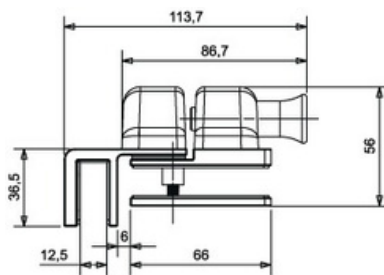

Height 46" (1170 mm)

		sku
inch	mm	
7.9	200	GP46X7.9
8.9	225	GP4 6X8.9
9.8	250	GP46X9.8
10.9	275	GP46X10.9
11.8	300	GP46X11.8
13.8	350	GP46X13.8
15.7	400	GP46X15.7
17.7	450	GP46X17.7
19.7	500	GP46X19.7
21.7	550	GP46X21.7
23.6	600	GP4 6X23.6
25.6	650	GP4 6X25.6
27.6	700	GP46X27.6
29.5	750	GP46X29.5
31.5	800	GP46X31.5
33.5	850	GP4 6X33.5
35.4	900	GP46X35.4
37.4	950	GP46X37.4
39.4	1000	GP46X39.4
41.3	1050	GP46X41.3
43.3	1100	GP46X4 3.3
45.3	1150	GP4 6X45.3
47.2	1200	GP46X47.2
49.2	1250	GP46X49.2
51.2	1300	GP46X51.2
53.1	1350	GP46X53.1
55.1	1400	GP46X55.1
57.7	1465	GP46X57.7
59.1	1500	GP46X59.1
61	1550	GP46X61
63	1600	GP4 6X63
65	1650	GP4 6X65
66.9	1700	GP4 6X66.9
68.9	1750	GP4 6X68.9
70.9	1800	GP46X70.9
72.8	1850	GP46X72.8

90 Degree Gate Latch (model 1)

Gate to a Corner Glass
Self Latching
Magnetic Lock

sku

GTL90-1-SS (stainless)

GTL90-1-BL (black)

90 Degree Gate Latch (model 2)

sku

GTL90-2-SS (stainless)

GTL90-2-BL (black)

Gate to a Corner Glass
Self Latching
Magnetic Lock

180 Degree Gate Latch (model 1)

- Gate to Glass
- Self Latching
- Magnetic Lock
- Opens to the other Side

sku

GTL180-1-SS (stainless)

GTL180-1-BL (black)