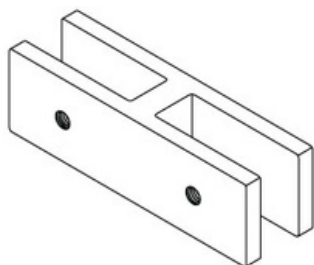

Sidemount Spigot

- Marine grade stainless steel
- No visible footprint inside
- Two adjustable screws

sku

- SP-SM-SS (stainless)
- SP-SM-BL (black)

This sidemount spigot blends strength with modern design, crafted from marine-grade stainless steel with a modern finish. Adhering to National Building Codes, it ensures a reliable and stylish addition to any railing system, with no visible footprint from the inside view.

90 Big Connector

Glass to Glass
Corner Piece
Strong Fit

sku

CN90-B-SS (stainless)
CN90-B-BL (black)

90 Small Connector

sku

CN90-S-SS (stainless)
CN90-S-BL (black)

Glass to Glass
Corner Piece
Light Fit

180 Big Connector

Glass to Glass
Middle Piece
Strong Fit

sku

CN180-B-SS (stainless)
CN180-B-BL (black)

180 Small Connector

sku

CN180-S-SS (stainless)
CN180-S-BL (black)

Glass to Glass
Middle Piece
Light Fit

Adjustable Big Connector

Glass to Glass
Adjustable Pivot
Strong Fit

sku

CNADJ-B-SS (stainless)
CNADJ-B-BL (black)

Adjustable Small Connector

sku

CNADJ-S-SS (stainless)
CNADJ-S-BL (black)

Glass to Glass
Adjustable Pivot
Light Fit