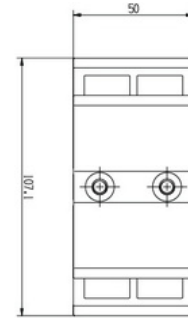

90 Big Connector

Glass to Glass
Corner Piece
Strong Fit