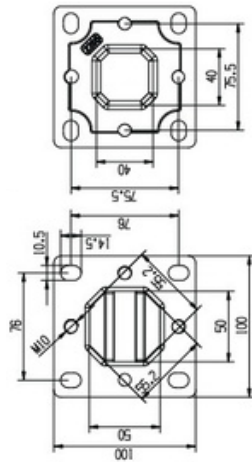

Spigot

Marine grade stainless steel

Five pounds

Two adjustable screws

sku

SP-SS (stainless)

SP-BL (black)

This 6-inch, 5-pound spigot combines strength and modern design, made from marine grade stainless steel with a contemporary finish. It adheres to the National Building Codes, ensuring a reliable and stylish addition to any railing system.