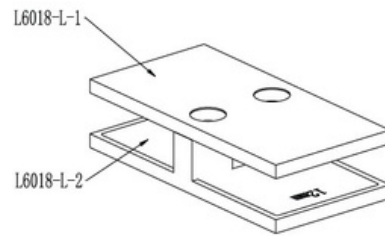

Sidemount Spigot

- Marine grade stainless steel
- No visible footprint inside
- Two adjustable screws

sku

- SP-SM-SS (stainless)
- SP-SM-BL (black)

This sidemount spigot blends strength with modern design, crafted from marine-grade stainless steel with a modern finish. Adhering to National Building Codes, it ensures a reliable and stylish addition to any railing system, with no visible footprint from the inside view.

90 Big Connector

Glass to Glass
Corner Piece
Strong Fit

sku

CN90-B-SS (stainless)
CN90-B-BL (black)

90 Small Connector

sku

CN90-S-SS (stainless)
CN90-S-BL (black)

Glass to Glass
Corner Piece
Light Fit

180 Big Connector

Glass to Glass
Middle Piece
Strong Fit

sku

CN180-B-SS (stainless)
CN180-B-BL (black)

180 Small Connector

sku

CN180-S-SS (stainless)
CN180-S-BL (black)

Glass to Glass
Middle Piece
Light Fit