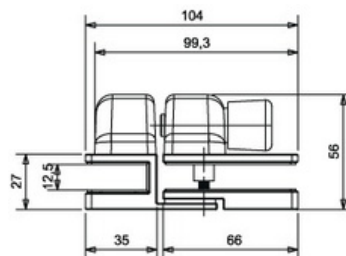

90 Degree Gate Latch (model 1)

Gate to a Corner Glass
Self Latching
Magnetic Lock

sku

GTL90-1-SS (stainless)

GTL90-1-BL (black)

90 Degree Gate Latch (model 2)

sku

GTL90-2-SS (stainless)

GTL90-2-BL (black)

Gate to a Corner Glass
Self Latching
Magnetic Lock

180 Degree Gate Latch (model 1)

- Gate to Glass
- Self Latching
- Magnetic Lock
- Opens to the other Side

sku

GTL180-1-SS (stainless)

GTL180-1-BL (black)

180 Degree Gate Latch (model 2)

sku

GTL180-2-SS (stainless)

GTL180-2-BL (black)

- Gate to Glass
- Self Latching
- Magnetic Lock
- Opens to the same Side

180 Degree Hinge Kit

180 deg Opening

Self Closing