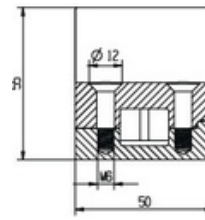

90 Big Connector

Glass to Glass
Corner Piece
Strong Fit