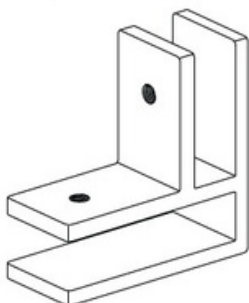

Sidemount Spigot

- Marine grade stainless steel
- No visible footprint inside
- Two adjustable screws

sku

- SP-SM-SS (stainless)
- SP-SM-BL (black)

This sidemount spigot blends strength with modern design, crafted from marine-grade stainless steel with a modern finish. Adhering to National Building Codes, it ensures a reliable and stylish addition to any railing system, with no visible footprint from the inside view.

90 Big Connector

Glass to Glass
Corner Piece
Strong Fit

sku

CN90-B-SS (stainless)
CN90-B-BL (black)

90 Small Connector

sku

CN90-S-SS (stainless)
CN90-S-BL (black)

Glass to Glass
Corner Piece
Light Fit

180 Big Connector

Glass to Glass
Middle Piece
Strong Fit

sku

CN180-B-SS (stainless)
CN180-B-BL (black)

180 Small Connector

sku

CN180-S-SS (stainless)
CN180-S-BL (black)

Glass to Glass
Middle Piece
Light Fit