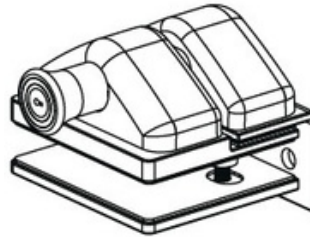

Adjustable Big Connector

Glass to Glass
Adjustable Pivot
Strong Fit

sku

CNADJ-B-SS (stainless)
CNADJ-B-BL (black)

Adjustable Small Connector

sku

CNADJ-S-SS (stainless)
CNADJ-S-BL (black)

Glass to Glass
Adjustable Pivot
Light Fit

Wall Big Connector

Glass to Wall
Robust Look
Strong Fit

sku

CNWALL-B-SS (stainless)
CNWALL-B-BL (black)

sku

CNWALL-S-SS (stainless)
CNWALL-S-BL (black)

Wall Small Connector

Glass to Wall
Seamless Look
Light Fit

Gate Hardware

INNOVATIVE RAILING & DECKS

Wall-Mounted Gate Latch

- Connects to the Wall
- Self Latching
- Magnetic Lock

sku

GTL-WALL-SS (stainless)

GTL-WALL-BL (black)

The wall-mounted gate latch is expertly designed to connect seamlessly to the wall, ensuring secure and self-latching functionality with its innovative magnetic lock.