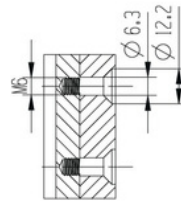

90 Big Connector

Glass to Glass
Corner Piece
Strong Fit

sku

CN90-B-SS (stainless)
CN90-B-BL (black)

90 Small Connector

sku

CN90-S-SS (stainless)
CN90-S-BL (black)

Glass to Glass
Corner Piece
Light Fit

180 Big Connector

Glass to Glass
Middle Piece
Strong Fit

sku

CN180-B-SS (stainless)
CN180-B-BL (black)

180 Small Connector

sku

CN180-S-SS (stainless)
CN180-S-BL (black)

Glass to Glass
Middle Piece
Light Fit

Adjustable Big Connector

Glass to Glass
Adjustable Pivot
Strong Fit

sku

CNADJ-B-SS (stainless)
CNADJ-B-BL (black)

Adjustable Small Connector

sku

CNADJ-S-SS (stainless)
CNADJ-S-BL (black)

Glass to Glass
Adjustable Pivot
Light Fit