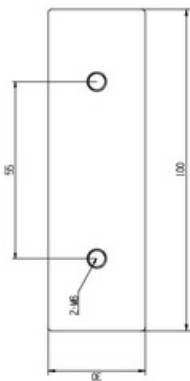

90 Big Connector

Glass to Glass
Corner Piece
Strong Fit

sku

CN90-B-SS (stainless)
CN90-B-BL (black)

90 Small Connector

sku

CN90-S-SS (stainless)
CN90-S-BL (black)

Glass to Glass
Corner Piece
Light Fit

180 Big Connector

Glass to Glass
Middle Piece
Strong Fit

sku

CN180-B-SS (stainless)
CN180-B-BL (black)

180 Small Connector

sku

CN180-S-SS (stainless)
CN180-S-BL (black)

Glass to Glass
Middle Piece
Light Fit