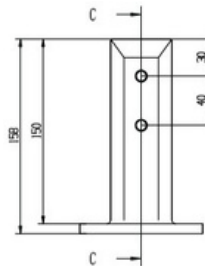

Marine grade stainless steel

Five pounds

Two adjustable screws