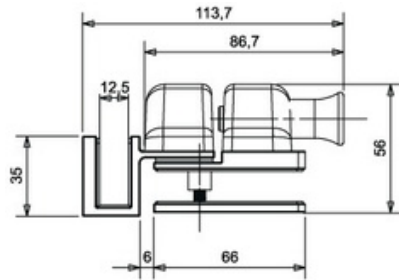

Height 46" (1170 mm)

		sku
inch	mm	
7.9	200	GP46X7.9
8.9	225	GP4 6X8.9
9.8	250	GP46X9.8
10.9	275	GP46X10.9
11.8	300	GP46X11.8
13.8	350	GP46X13.8
15.7	400	GP46X15.7
17.7	450	GP46X17.7
19.7	500	GP46X19.7
21.7	550	GP46X21.7
23.6	600	GP4 6X23.6
25.6	650	GP4 6X25.6
27.6	700	GP46X27.6
29.5	750	GP46X29.5
31.5	800	GP46X31.5
33.5	850	GP4 6X33.5
35.4	900	GP46X35.4
37.4	950	GP46X37.4
39.4	1000	GP46X39.4
41.3	1050	GP46X41.3
43.3	1100	GP46X4 3.3
45.3	1150	GP4 6X45.3
47.2	1200	GP46X47.2
49.2	1250	GP46X49.2
51.2	1300	GP46X51.2
53.1	1350	GP46X53.1
55.1	1400	GP46X55.1
57.7	1465	GP46X57.7
59.1	1500	GP46X59.1
61	1550	GP46X61
63	1600	GP4 6X63
65	1650	GP4 6X65
66.9	1700	GP4 6X66.9
68.9	1750	GP4 6X68.9
70.9	1800	GP46X70.9
72.8	1850	GP46X72.8

Gate Hardware

INNOVATIVE RAILING & DECKS

Wall-Mounted Gate Latch

- Connects to the Wall
- Self Latching
- Magnetic Lock

sku

GTL-WALL-SS (stainless)

GTL-WALL-BL (black)

The wall-mounted gate latch is expertly designed to connect seamlessly to the wall, ensuring secure and self-latching functionality with its innovative magnetic lock.

90 Degree Gate Latch (model 1)

Gate to a Corner Glass
Self Latching
Magnetic Lock

sku

GTL90-1-SS (stainless)

GTL90-1-BL (black)

90 Degree Gate Latch (model 2)

sku

GTL90-2-SS (stainless)