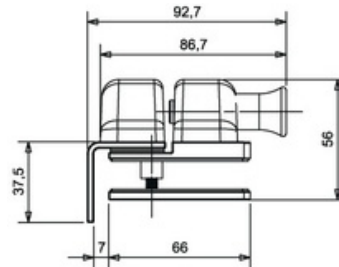

Wall-Mounted Gate Latch

- Connects to the Wall
- Self Latching
- Magnetic Lock

sku

GTL-WALL-SS (stainless)

GTL-WALL-BL (black)

The wall-mounted gate latch is expertly designed to connect seamlessly to the wall, ensuring secure and self-latching functionality with its innovative magnetic lock.

Its elegant and refined design elevates the aesthetics of your space while offering reliable security and effortless operation, This gate latch combines style and practicality for a flawless finish that complements any environment.