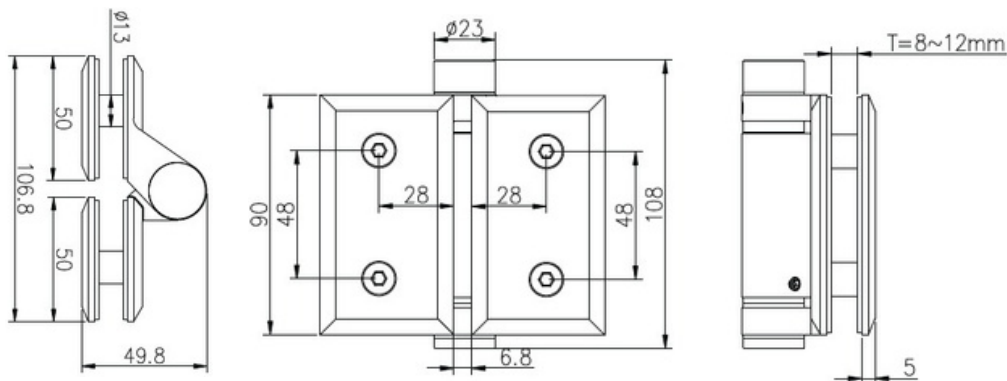

180 Degree Hinge Kit

180 deg Opening

Self Closing

Adjustable Closing Speed

sku

HKIT-180-SS (stainless)

HKIT-180-BL (black)

Introducing our stainless steel self-closing hinges. The ideal solution for pool applications and beyond. These hinges features a durable, corrosion-resistant stainless steel construction, perfect for enduring harsh environments. With a 180-degree opening angle, they provide smooth access while the adjustable closing speed feature ensures secure and precise closure. Optimize your gates and doors with these versatile hinges for reliability, safety and unmatched functionality.