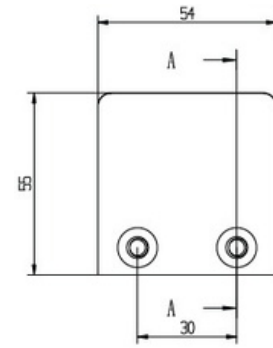

Wall Big Connector

Glass to Wall
Robust Look
Strong Fit