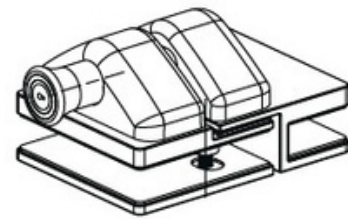

90 Degree Gate Latch (model 1)

Gate to a Corner Glass
Self Latching
Magnetic Lock

sku

GTL90-1-SS (stainless)

GTL90-1-BL (black)

90 Degree Gate Latch (model 2)

sku

GTL90-2-SS (stainless)

GTL90-2-BL (black)

Gate to a Corner Glass
Self Latching
Magnetic Lock

180 Degree Gate Latch (model 1)

- Gate to Glass
- Self Latching
- Magnetic Lock
- Opens to the other Side

sku

GTL180-1-SS (stainless)

GTL180-1-BL (black)

180 Degree Gate Latch (model 2)

sku

GTL180-2-SS (stainless)

GTL180-2-BL (black)

- Gate to Glass
- Self Latching
- Magnetic Lock
- Opens to the same Side

180 Degree Hinge Kit

180 deg Opening

Self Closing