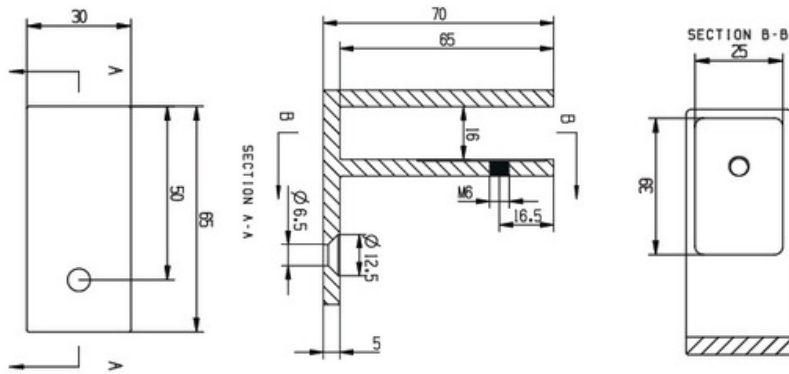

sku

CNWALL-B-SS (stainless)
CNWALL-B-BL (black)

sku

CNWALL-S-SS (stainless)
CNWALL-S-BL (black)