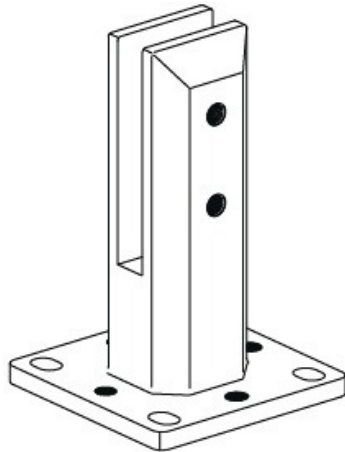

Spigot

Marine grade stainless steel

Five pounds

Two adjustable screws

sku

SP-SS (stainless)

SP-BL (black)

This 6-inch, 5-pound spigot combines strength and modern design, made from marine grade stainless steel with a contemporary finish. It adheres to the National Building Codes, ensuring a reliable and stylish addition to any railing system.