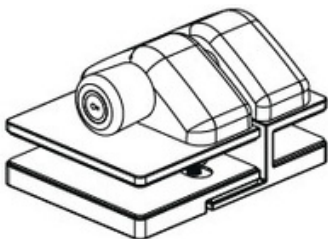

90 Degree Gate Latch (model 1)

Gate to a Corner Glass
Self Latching
Magnetic Lock

sku

GTL90-1-SS (stainless)

GTL90-1-BL (black)

90 Degree Gate Latch (model 2)

sku

GTL90-2-SS (stainless)

GTL90-2-BL (black)

Gate to a Corner Glass
Self Latching
Magnetic Lock

180 Degree Gate Latch (model 1)

- Gate to Glass
- Self Latching
- Magnetic Lock
- Opens to the other Side

sku

GTL180-1-SS (stainless)

GTL180-1-BL (black)

180 Degree Gate Latch (model 2)

sku

GTL180-2-SS (stainless)

GTL180-2-BL (black)

- Gate to Glass
- Self Latching
- Magnetic Lock
- Opens to the same Side

180 Degree Hinge Kit

180 deg Opening

Self Closing