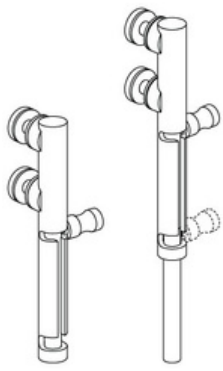

Adjustable Closing Speed

sku

HKIT-180-SS (stainless)

HKIT-180-BL (black)

Introducing our stainless steel self-closing hinges. The ideal solution for pool applications and beyond. These hinges features a durable, corrosion-resistant stainless steel construction, perfect for enduring harsh environments. With a 180-degree opening angle, they provide smooth access while the adjustable closing speed feature ensures secure and precise closure. Optimize your gates and doors with these versatile hinges for reliability, safety and unmatched functionality.

Wall-Mounted Hinge Kit

- 90 deg Opening
- Self Closing
- Adjustable Closing Speed

sku

HKIT-WALL-SS (stainless)

HKIT-WALL-BL (black)

Introducing our stainless steel self-closing hinges. The ideal solution for pool applications and beyond. These hinges features a durable, corrosion-resistant stainless steel construction, perfect for enduring harsh environments. With a 90-degree opening angle, they provide smooth access while the adjustable closing speed feature ensures secure and precise closure. Optimize your gates and doors with these versatile hinges for reliability, safety and unmatched functionality.

Floor Lock

Holds the Glass Gate
Flawless Mechanism
Seamless Look

sku

FL-SS (stainless)

FL-BL (black)

The floor lock is designed to securely hold a glass gate, providing a flawless mechanism and a seamless look that complements the gate's aesthetic. Its primary purpose is to prevent the door from closing automatically, offering an essential solution for double-door setups where controlled access and stability are crucial. Enjoy the perfect combination of form and function with this practical and stylish accessory.