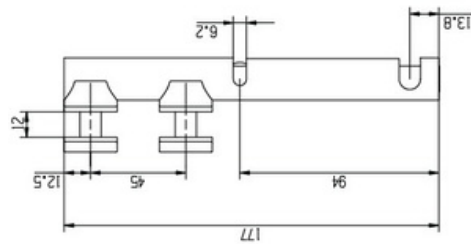

Floor Lock

Holds the Glass Gate
Flawless Mechanism
Seamless Look

sku

FL-SS (stainless)

FL-BL (black)

The floor lock is designed to securely hold a glass gate, providing a flawless mechanism and a seamless look that complements the gate's aesthetic. Its primary purpose is to prevent the door from closing automatically, offering an essential solution for double-door setups where controlled access and stability are crucial. Enjoy the perfect combination of form and function with this practical and stylish accessory.