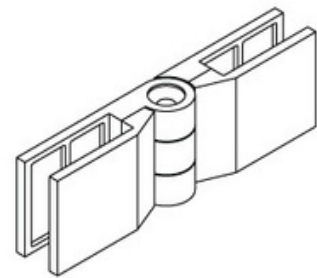

90 Big Connector

Glass to Glass
Corner Piece
Strong Fit

sku

CN90-B-SS (stainless)
CN90-B-BL (black)

90 Small Connector

sku

CN90-S-SS (stainless)
CN90-S-BL (black)

Glass to Glass
Corner Piece
Light Fit

180 Big Connector

Glass to Glass
Middle Piece
Strong Fit

sku

CN180-B-SS (stainless)
CN180-B-BL (black)

180 Small Connector

sku

CN180-S-SS (stainless)
CN180-S-BL (black)

Glass to Glass
Middle Piece
Light Fit

Adjustable Big Connector

Glass to Glass
Adjustable Pivot
Strong Fit

sku

CNADJ-B-SS (stainless)
CNADJ-B-BL (black)

Adjustable Small Connector

sku

CNADJ-S-SS (stainless)
CNADJ-S-BL (black)

Glass to Glass
Adjustable Pivot
Light Fit