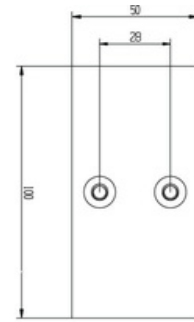

Height 46" (1170 mm)

		sku
inch	mm	
7.9	200	GP46X7.9
8.9	225	GP4 6X8.9
9.8	250	GP46X9.8
10.9	275	GP46X10.9
11.8	300	GP46X11.8
13.8	350	GP46X13.8
15.7	400	GP46X15.7
17.7	450	GP46X17.7
19.7	500	GP46X19.7
21.7	550	GP46X21.7
23.6	600	GP4 6X23.6
25.6	650	GP4 6X25.6
27.6	700	GP46X27.6
29.5	750	GP46X29.5
31.5	800	GP46X31.5
33.5	850	GP4 6X33.5
35.4	900	GP46X35.4
37.4	950	GP46X37.4
39.4	1000	GP46X39.4
41.3	1050	GP46X41.3
43.3	1100	GP46X4 3.3
45.3	1150	GP4 6X45.3
47.2	1200	GP46X47.2
49.2	1250	GP46X49.2
51.2	1300	GP46X51.2
53.1	1350	GP46X53.1
55.1	1400	GP46X55.1
57.7	1465	GP46X57.7
59.1	1500	GP46X59.1
61	1550	GP46X61
63	1600	GP4 6X63
65	1650	GP4 6X65
66.9	1700	GP4 6X66.9
68.9	1750	GP4 6X68.9
70.9	1800	GP46X70.9
72.8	1850	GP46X72.8

90 Big Connector

Glass to Glass
Corner Piece
Strong Fit

sku

CN90-B-SS (stainless)
CN90-B-BL (black)

90 Small Connector

sku

CN90-S-SS (stainless)
CN90-S-BL (black)

Glass to Glass
Corner Piece
Light Fit

180 Big Connector

Glass to Glass
Middle Piece
Strong Fit

sku

CN180-B-SS (stainless)
CN180-B-BL (black)

180 Small Connector

sku

CN180-S-SS (stainless)
CN180-S-BL (black)

Glass to Glass
Middle Piece
Light Fit