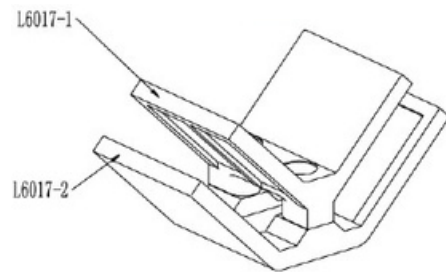

Sidemount Spigot

- Marine grade stainless steel
- No visible footprint inside
- Two adjustable screws

sku

- SP-SM-SS (stainless)
- SP-SM-BL (black)

This sidemount spigot blends strength with modern design, crafted from marine-grade stainless steel with a modern finish. Adhering to National Building Codes, it ensures a reliable and stylish addition to any railing system, with no visible footprint from the inside view.

90 Big Connector

Glass to Glass
Corner Piece
Strong Fit

sku

CN90-B-SS (stainless)
CN90-B-BL (black)

90 Small Connector

sku

CN90-S-SS (stainless)
CN90-S-BL (black)

Glass to Glass
Corner Piece
Light Fit