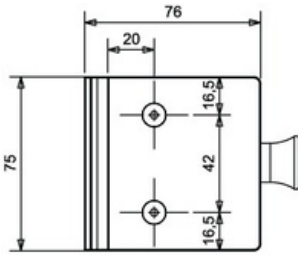

Wall-Mounted Gate Latch

- Connects to the Wall
- Self Latching
- Magnetic Lock

sku

GTL-WALL-SS (stainless)

GTL-WALL-BL (black)

The wall-mounted gate latch is expertly designed to connect seamlessly to the wall, ensuring secure and self-latching functionality with its innovative magnetic lock.

Its elegant and refined design elevates the aesthetics of your space while offering reliable security and effortless operation, This gate latch combines style and practicality for a flawless finish that complements any environment.