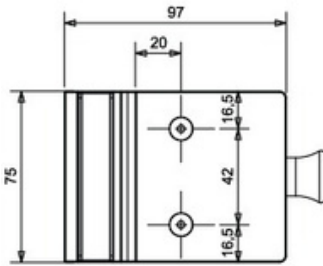

90 Degree Gate Latch (model 1)

Gate to a Corner Glass
Self Latching
Magnetic Lock

sku

GTL90-1-SS (stainless)

GTL90-1-BL (black)

90 Degree Gate Latch (model 2)

sku

GTL90-2-SS (stainless)

GTL90-2-BL (black)

Gate to a Corner Glass
Self Latching
Magnetic Lock

180 Degree Gate Latch (model 1)

- Gate to Glass
- Self Latching
- Magnetic Lock
- Opens to the other Side

sku

GTL180-1-SS (stainless)

GTL180-1-BL (black)