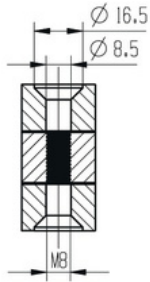

Height 46" (1170 mm)

		sku
inch	mm	
7.9	200	GP46X7.9
8.9	225	GP4 6X8.9
9.8	250	GP46X9.8
10.9	275	GP46X10.9
11.8	300	GP46X11.8
13.8	350	GP46X13.8
15.7	400	GP46X15.7
17.7	450	GP46X17.7
19.7	500	GP46X19.7
21.7	550	GP46X21.7
23.6	600	GP4 6X23.6
25.6	650	GP4 6X25.6
27.6	700	GP46X27.6
29.5	750	GP46X29.5
31.5	800	GP46X31.5
33.5	850	GP4 6X33.5
35.4	900	GP46X35.4
37.4	950	GP46X37.4
39.4	1000	GP46X39.4
41.3	1050	GP46X41.3
43.3	1100	GP46X4 3.3
45.3	1150	GP4 6X45.3
47.2	1200	GP46X47.2
49.2	1250	GP46X49.2
51.2	1300	GP46X51.2
53.1	1350	GP46X53.1
55.1	1400	GP46X55.1
57.7	1465	GP46X57.7
59.1	1500	GP46X59.1
61	1550	GP46X61
63	1600	GP4 6X63
65	1650	GP4 6X65
66.9	1700	GP4 6X66.9
68.9	1750	GP4 6X68.9
70.9	1800	GP46X70.9
72.8	1850	GP46X72.8

90 Big Connector

Glass to Glass
Corner Piece
Strong Fit

sku

CN90-B-SS (stainless)
CN90-B-BL (black)

90 Small Connector

sku

CN90-S-SS (stainless)
CN90-S-BL (black)

Glass to Glass
Corner Piece
Light Fit

180 Big Connector

Glass to Glass
Middle Piece
Strong Fit

sku

CN180-B-SS (stainless)
CN180-B-BL (black)

180 Small Connector

sku

CN180-S-SS (stainless)
CN180-S-BL (black)

Glass to Glass
Middle Piece
Light Fit

Adjustable Big Connector

Glass to Glass
Adjustable Pivot
Strong Fit

sku

CNADJ-B-SS (stainless)
CNADJ-B-BL (black)

Adjustable Small Connector

sku

CNADJ-S-SS (stainless)
CNADJ-S-BL (black)

Glass to Glass
Adjustable Pivot
Light Fit