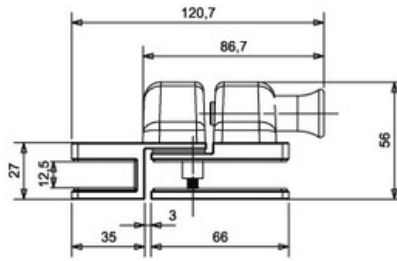

Height 46" (1170 mm)

		sku
inch	mm	
7.9	200	GP46X7.9
8.9	225	GP4 6X8.9
9.8	250	GP46X9.8
10.9	275	GP46X10.9
11.8	300	GP46X11.8
13.8	350	GP46X13.8
15.7	400	GP46X15.7
17.7	450	GP46X17.7
19.7	500	GP46X19.7
21.7	550	GP46X21.7
23.6	600	GP4 6X23.6
25.6	650	GP4 6X25.6
27.6	700	GP46X27.6
29.5	750	GP46X29.5
31.5	800	GP46X31.5
33.5	850	GP4 6X33.5
35.4	900	GP46X35.4
37.4	950	GP46X37.4
39.4	1000	GP46X39.4
41.3	1050	GP46X41.3
43.3	1100	GP46X4 3.3
45.3	1150	GP4 6X45.3
47.2	1200	GP46X47.2
49.2	1250	GP46X49.2
51.2	1300	GP46X51.2
53.1	1350	GP46X53.1
55.1	1400	GP46X55.1
57.7	1465	GP46X57.7
59.1	1500	GP46X59.1
61	1550	GP46X61
63	1600	GP4 6X63
65	1650	GP4 6X65
66.9	1700	GP4 6X66.9
68.9	1750	GP4 6X68.9
70.9	1800	GP46X70.9
72.8	1850	GP46X72.8

90 Degree Gate Latch (model 1)

Gate to a Corner Glass
Self Latching
Magnetic Lock

sku

GTL90-1-SS (stainless)

GTL90-1-BL (black)

90 Degree Gate Latch (model 2)

sku

GTL90-2-SS (stainless)

GTL90-2-BL (black)

Gate to a Corner Glass
Self Latching
Magnetic Lock

180 Degree Gate Latch (model 1)

- Gate to Glass
- Self Latching
- Magnetic Lock
- Opens to the other Side

sku

GTL180-1-SS (stainless)

GTL180-1-BL (black)