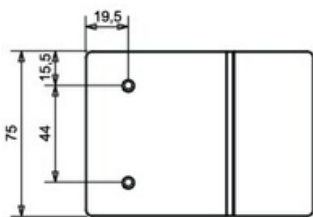

GTL90-2-BL (black)

Gate to a Corner Glass
Self Latching
Magnetic Lock

180 Degree Gate Latch (model 1)

- Gate to Glass
- Self Latching
- Magnetic Lock
- Opens to the other Side

sku

GTL180-1-SS (stainless)

GTL180-1-BL (black)

180 Degree Gate Latch (model 2)

sku

GTL180-2-SS (stainless)

GTL180-2-BL (black)

- Gate to Glass
- Self Latching
- Magnetic Lock
- Opens to the same Side

180 Degree Hinge Kit

180 deg Opening

Self Closing