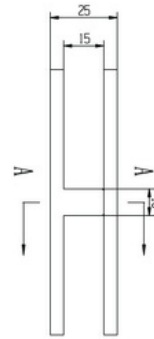

Height 46" (1170 mm)

		sku
inch	mm	
7.9	200	GP46X7.9
8.9	225	GP4 6X8.9
9.8	250	GP46X9.8
10.9	275	GP46X10.9
11.8	300	GP46X11.8
13.8	350	GP46X13.8
15.7	400	GP46X15.7
17.7	450	GP46X17.7
19.7	500	GP46X19.7
21.7	550	GP46X21.7
23.6	600	GP4 6X23.6
25.6	650	GP4 6X25.6
27.6	700	GP46X27.6
29.5	750	GP46X29.5
31.5	800	GP46X31.5
33.5	850	GP4 6X33.5
35.4	900	GP46X35.4
37.4	950	GP46X37.4
39.4	1000	GP46X39.4
41.3	1050	GP46X41.3
43.3	1100	GP46X4 3.3
45.3	1150	GP4 6X45.3
47.2	1200	GP46X47.2
49.2	1250	GP46X49.2
51.2	1300	GP46X51.2
53.1	1350	GP46X53.1
55.1	1400	GP46X55.1
57.7	1465	GP46X57.7
59.1	1500	GP46X59.1
61	1550	GP46X61
63	1600	GP4 6X63
65	1650	GP4 6X65
66.9	1700	GP4 6X66.9
68.9	1750	GP4 6X68.9
70.9	1800	GP46X70.9
72.8	1850	GP46X72.8

90 Big Connector

Glass to Glass
Corner Piece
Strong Fit

sku

CN90-B-SS (stainless)
CN90-B-BL (black)

90 Small Connector

sku

CN90-S-SS (stainless)
CN90-S-BL (black)

Glass to Glass
Corner Piece
Light Fit

180 Big Connector

Glass to Glass
Middle Piece
Strong Fit

sku

CN180-B-SS (stainless)
CN180-B-BL (black)

180 Small Connector

sku

CN180-S-SS (stainless)
CN180-S-BL (black)

Glass to Glass
Middle Piece
Light Fit