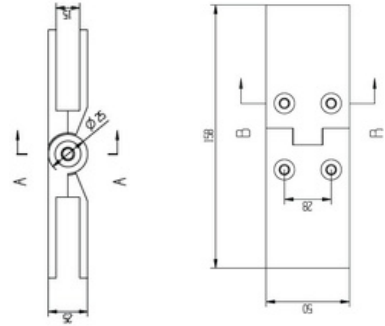

Adjustable Big Connector

Glass to Glass
Adjustable Pivot
Strong Fit