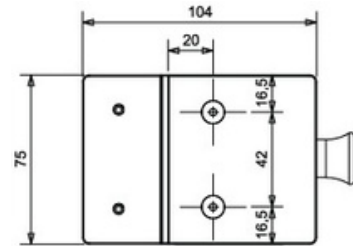

90 Degree Gate Latch (model 1)

Gate to a Corner Glass
Self Latching
Magnetic Lock

sku

GTL90-1-SS (stainless)

GTL90-1-BL (black)

90 Degree Gate Latch (model 2)

sku

GTL90-2-SS (stainless)

GTL90-2-BL (black)

Gate to a Corner Glass
Self Latching
Magnetic Lock

180 Degree Gate Latch (model 1)

- Gate to Glass
- Self Latching
- Magnetic Lock
- Opens to the other Side

sku

GTL180-1-SS (stainless)

GTL180-1-BL (black)