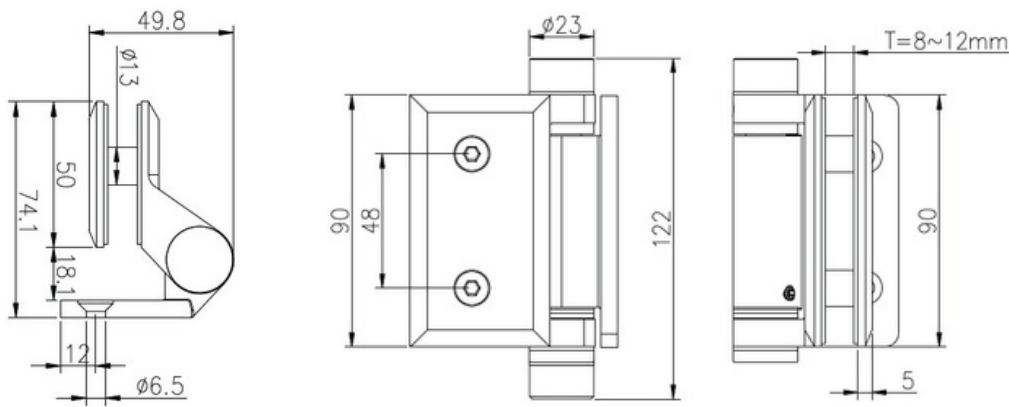

Wall-Mounted Hinge Kit

- 90 deg Opening
- Self Closing
- Adjustable Closing Speed

sku

HKIT-WALL-SS (stainless)

HKIT-WALL-BL (black)

Introducing our stainless steel self-closing hinges. The ideal solution for pool applications and beyond. These hinges features a durable, corrosion-resistant stainless steel construction, perfect for enduring harsh environments. With a 90-degree opening angle, they provide smooth access while the adjustable closing speed feature ensures secure and precise closure. Optimize your gates and doors with these versatile hinges for reliability, safety and unmatched functionality.