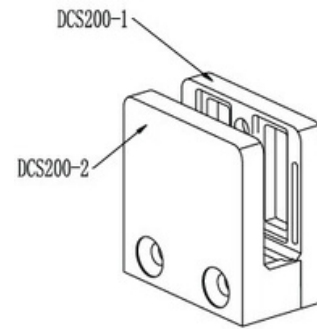

sku

CNWALL-B-SS (stainless)
CNWALL-B-BL (black)

sku

CNWALL-S-SS (stainless)
CNWALL-S-BL (black)