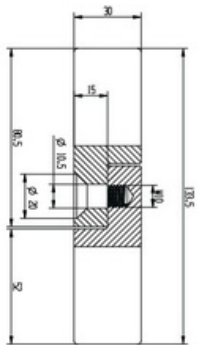

Adjustable Big Connector

Glass to Glass
Adjustable Pivot
Strong Fit

sku

CNADJ-B-SS (stainless)
CNADJ-B-BL (black)

Adjustable Small Connector

sku

CNADJ-S-SS (stainless)
CNADJ-S-BL (black)

Glass to Glass
Adjustable Pivot
Light Fit