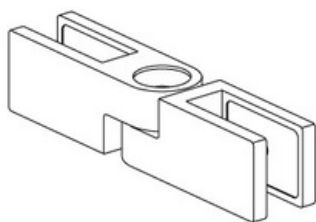

180 Big Connector

Glass to Glass
Middle Piece
Strong Fit

sku

CN180-B-SS (stainless)
CN180-B-BL (black)

180 Small Connector

sku

CN180-S-SS (stainless)
CN180-S-BL (black)

Glass to Glass
Middle Piece
Light Fit

Adjustable Big Connector

Glass to Glass
Adjustable Pivot
Strong Fit

sku

CNADJ-B-SS (stainless)
CNADJ-B-BL (black)

Adjustable Small Connector

sku

CNADJ-S-SS (stainless)
CNADJ-S-BL (black)

Glass to Glass
Adjustable Pivot
Light Fit

Wall Big Connector

Glass to Wall
Robust Look
Strong Fit

sku

CNWALL-B-SS (stainless)
CNWALL-B-BL (black)

sku

CNWALL-S-SS (stainless)
CNWALL-S-BL (black)

Wall Small Connector

Glass to Wall
Seamless Look
Light Fit

Gate Hardware

INNOVATIVE RAILING & DECKS

Wall-Mounted Gate Latch

- Connects to the Wall
- Self Latching
- Magnetic Lock

sku

GTL-WALL-SS (stainless)

GTL-WALL-BL (black)

The wall-mounted gate latch is expertly designed to connect seamlessly to the wall, ensuring secure and self-latching functionality with its innovative magnetic lock.