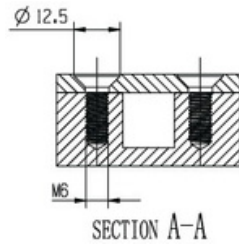

180 Big Connector

Glass to Glass
Middle Piece
Strong Fit