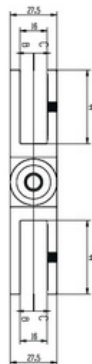

Height 40" (1008 mm)

		sku
inch	mm	
7.9	200	GP40X7.9
8.9	225	GP40X8.9
9.8	250	GP40X9.8
10.9	275	GP40X10.9
11.8	300	GP40X11.8
13.8	350	GP40X13.8
15.7	400	GP40X15.7
17.7	450	GP40X17.7
19.7	500	GP40X19.7
21.7	550	GP40X21.7
23.6	600	GP40X23.6
25.6	650	GP40X25.6
27.6	700	GP40X27.6
29.5	750	GP40X29.5
31.5	800	GP40X31.5
33.5	850	GP40X33.5
35.4	900	GP40X35.4
37.4	950	GP40X37.4
39.4	1000	GP40X39.4
41.3	1050	GP40X41.3
43.3	1100	GP40X4 3.3
45.3	1150	GP40X45.3
47.2	1200	GP40X47.2
49.2	1250	GP40X49.2
51.2	1300	GP40X51.2
53.1	1350	GP40X53.1
55.1	1400	GP40X55.1
57.7	1465	GP40X57.7
59.1	1500	GP40X59.1
61	1550	GP40X61
63	1600	GP40X63
65	1650	GP40X65
66.9	1700	GP40X66.9
68.9	1750	GP40X68.9
70.9	1800	GP40X70.9
72.8	1850	GP40X72.8

Height 46" (1170 mm)

		sku
inch	mm	
7.9	200	GP46X7.9
8.9	225	GP4 6X8.9
9.8	250	GP46X9.8
10.9	275	GP46X10.9
11.8	300	GP46X11.8
13.8	350	GP46X13.8
15.7	400	GP46X15.7
17.7	450	GP46X17.7
19.7	500	GP46X19.7
21.7	550	GP46X21.7
23.6	600	GP4 6X23.6
25.6	650	GP4 6X25.6
27.6	700	GP46X27.6
29.5	750	GP46X29.5
31.5	800	GP46X31.5
33.5	850	GP4 6X33.5
35.4	900	GP46X35.4
37.4	950	GP46X37.4
39.4	1000	GP46X39.4
41.3	1050	GP46X41.3
43.3	1100	GP46X4 3.3
45.3	1150	GP4 6X45.3
47.2	1200	GP46X47.2
49.2	1250	GP46X49.2
51.2	1300	GP46X51.2
53.1	1350	GP46X53.1
55.1	1400	GP46X55.1
57.7	1465	GP46X57.7
59.1	1500	GP46X59.1
61	1550	GP46X61
63	1600	GP4 6X63
65	1650	GP4 6X65
66.9	1700	GP4 6X66.9
68.9	1750	GP4 6X68.9
70.9	1800	GP46X70.9
72.8	1850	GP46X72.8

180 Big Connector

Glass to Glass
Middle Piece
Strong Fit

sku

CN180-B-SS (stainless)
CN180-B-BL (black)

180 Small Connector

sku

CN180-S-SS (stainless)
CN180-S-BL (black)

Glass to Glass
Middle Piece
Light Fit

Adjustable Big Connector

Glass to Glass
Adjustable Pivot
Strong Fit

sku

CNADJ-B-SS (stainless)
CNADJ-B-BL (black)

Adjustable Small Connector

sku

CNADJ-S-SS (stainless)
CNADJ-S-BL (black)

Glass to Glass
Adjustable Pivot
Light Fit