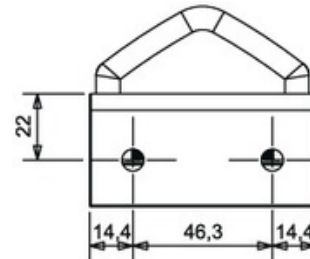

Wall-Mounted Gate Latch

- Connects to the Wall
- Self Latching
- Magnetic Lock

sku

GTL-WALL-SS (stainless)

GTL-WALL-BL (black)

The wall-mounted gate latch is expertly designed to connect seamlessly to the wall, ensuring secure and self-latching functionality with its innovative magnetic lock.

Its elegant and refined design elevates the aesthetics of your space while offering reliable security and effortless operation, This gate latch combines style and practicality for a flawless finish that complements any environment.