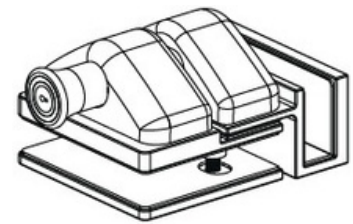

Gate Hardware

INNOVATIVE RAILING & DECKS

Wall-Mounted Gate Latch

- Connects to the Wall
- Self Latching
- Magnetic Lock

sku

GTL-WALL-SS (stainless)

GTL-WALL-BL (black)

The wall-mounted gate latch is expertly designed to connect seamlessly to the wall, ensuring secure and self-latching functionality with its innovative magnetic lock.

90 Degree Gate Latch (model 1)

Gate to a Corner Glass
Self Latching
Magnetic Lock

sku

GTL90-1-SS (stainless)

GTL90-1-BL (black)

90 Degree Gate Latch (model 2)

sku

GTL90-2-SS (stainless)

GTL90-2-BL (black)

Gate to a Corner Glass
Self Latching
Magnetic Lock

180 Degree Gate Latch (model 1)

- Gate to Glass
- Self Latching
- Magnetic Lock
- Opens to the other Side

sku

GTL180-1-SS (stainless)

GTL180-1-BL (black)

180 Degree Gate Latch (model 2)

sku

GTL180-2-SS (stainless)

GTL180-2-BL (black)

- Gate to Glass
- Self Latching
- Magnetic Lock
- Opens to the same Side

180 Degree Hinge Kit

180 deg Opening

Self Closing