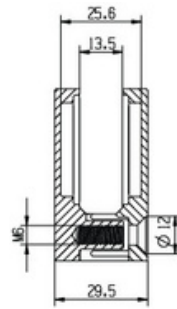

Wall Big Connector

Glass to Wall
Robust Look
Strong Fit