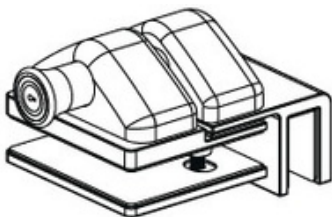

90 Degree Gate Latch (model 1)

Gate to a Corner Glass
Self Latching
Magnetic Lock

sku

GTL90-1-SS (stainless)

GTL90-1-BL (black)

90 Degree Gate Latch (model 2)

sku

GTL90-2-SS (stainless)

GTL90-2-BL (black)

Gate to a Corner Glass
Self Latching
Magnetic Lock

180 Degree Gate Latch (model 1)

- Gate to Glass
- Self Latching
- Magnetic Lock
- Opens to the other Side

sku

GTL180-1-SS (stainless)

GTL180-1-BL (black)