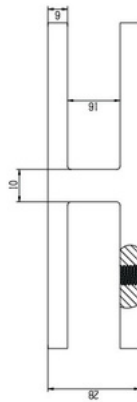

Height 40" (1008 mm)

		sku
inch	mm	
7.9	200	GP40X7.9
8.9	225	GP40X8.9
9.8	250	GP40X9.8
10.9	275	GP40X10.9
11.8	300	GP40X11.8
13.8	350	GP40X13.8
15.7	400	GP40X15.7
17.7	450	GP40X17.7
19.7	500	GP40X19.7
21.7	550	GP40X21.7
23.6	600	GP40X23.6
25.6	650	GP40X25.6
27.6	700	GP40X27.6
29.5	750	GP40X29.5
31.5	800	GP40X31.5
33.5	850	GP40X33.5
35.4	900	GP40X35.4
37.4	950	GP40X37.4
39.4	1000	GP40X39.4
41.3	1050	GP40X41.3
43.3	1100	GP40X4 3.3
45.3	1150	GP40X45.3
47.2	1200	GP40X47.2
49.2	1250	GP40X49.2
51.2	1300	GP40X51.2
53.1	1350	GP40X53.1
55.1	1400	GP40X55.1
57.7	1465	GP40X57.7
59.1	1500	GP40X59.1
61	1550	GP40X61
63	1600	GP40X63
65	1650	GP40X65
66.9	1700	GP40X66.9
68.9	1750	GP40X68.9
70.9	1800	GP40X70.9
72.8	1850	GP40X72.8

Height 46" (1170 mm)

		sku
inch	mm	
7.9	200	GP46X7.9
8.9	225	GP4 6X8.9
9.8	250	GP46X9.8
10.9	275	GP46X10.9
11.8	300	GP46X11.8
13.8	350	GP46X13.8
15.7	400	GP46X15.7
17.7	450	GP46X17.7
19.7	500	GP46X19.7
21.7	550	GP46X21.7
23.6	600	GP4 6X23.6
25.6	650	GP4 6X25.6
27.6	700	GP46X27.6
29.5	750	GP46X29.5
31.5	800	GP46X31.5
33.5	850	GP4 6X33.5
35.4	900	GP46X35.4
37.4	950	GP46X37.4
39.4	1000	GP46X39.4
41.3	1050	GP46X41.3
43.3	1100	GP46X4 3.3
45.3	1150	GP4 6X45.3
47.2	1200	GP46X47.2
49.2	1250	GP46X49.2
51.2	1300	GP46X51.2
53.1	1350	GP46X53.1
55.1	1400	GP46X55.1
57.7	1465	GP46X57.7
59.1	1500	GP46X59.1
61	1550	GP46X61
63	1600	GP4 6X63
65	1650	GP4 6X65
66.9	1700	GP4 6X66.9
68.9	1750	GP4 6X68.9
70.9	1800	GP46X70.9
72.8	1850	GP46X72.8

90 Big Connector

Glass to Glass
Corner Piece
Strong Fit

sku

CN90-B-SS (stainless)
CN90-B-BL (black)

90 Small Connector

sku

CN90-S-SS (stainless)
CN90-S-BL (black)

Glass to Glass
Corner Piece
Light Fit

180 Big Connector

Glass to Glass
Middle Piece
Strong Fit

sku

CN180-B-SS (stainless)
CN180-B-BL (black)

180 Small Connector

sku

CN180-S-SS (stainless)
CN180-S-BL (black)

Glass to Glass
Middle Piece
Light Fit