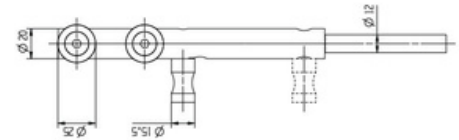

Floor Lock

Holds the Glass Gate
Flawless Mechanism
Seamless Look

sku

FL-SS (stainless)

FL-BL (black)

The floor lock is designed to securely hold a glass gate, providing a flawless mechanism and a seamless look that complements the gate's aesthetic. Its primary purpose is to prevent the door from closing automatically, offering an essential solution for double-door setups where controlled access and stability are crucial. Enjoy the perfect combination of form and function with this practical and stylish accessory.