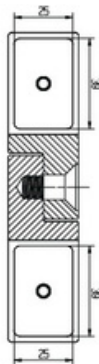

Height 46" (1170 mm)

		sku
inch	mm	
7.9	200	GP46X7.9
8.9	225	GP4 6X8.9
9.8	250	GP46X9.8
10.9	275	GP46X10.9
11.8	300	GP46X11.8
13.8	350	GP46X13.8
15.7	400	GP46X15.7
17.7	450	GP46X17.7
19.7	500	GP46X19.7
21.7	550	GP46X21.7
23.6	600	GP4 6X23.6
25.6	650	GP4 6X25.6
27.6	700	GP46X27.6
29.5	750	GP46X29.5
31.5	800	GP46X31.5
33.5	850	GP4 6X33.5
35.4	900	GP46X35.4
37.4	950	GP46X37.4
39.4	1000	GP46X39.4
41.3	1050	GP46X41.3
43.3	1100	GP46X4 3.3
45.3	1150	GP4 6X45.3
47.2	1200	GP46X47.2
49.2	1250	GP46X49.2
51.2	1300	GP46X51.2
53.1	1350	GP46X53.1
55.1	1400	GP46X55.1
57.7	1465	GP46X57.7
59.1	1500	GP46X59.1
61	1550	GP46X61
63	1600	GP4 6X63
65	1650	GP4 6X65
66.9	1700	GP4 6X66.9
68.9	1750	GP4 6X68.9
70.9	1800	GP46X70.9
72.8	1850	GP46X72.8

180 Big Connector

Glass to Glass
Middle Piece
Strong Fit

sku

CN180-B-SS (stainless)
CN180-B-BL (black)

180 Small Connector

sku

CN180-S-SS (stainless)
CN180-S-BL (black)

Glass to Glass
Middle Piece
Light Fit

Adjustable Big Connector

Glass to Glass
Adjustable Pivot
Strong Fit

sku

CNADJ-B-SS (stainless)
CNADJ-B-BL (black)

Adjustable Small Connector

sku

CNADJ-S-SS (stainless)
CNADJ-S-BL (black)

Glass to Glass
Adjustable Pivot
Light Fit

Wall Big Connector

Glass to Wall
Robust Look
Strong Fit

sku

CNWALL-B-SS (stainless)
CNWALL-B-BL (black)

sku

CNWALL-S-SS (stainless)
CNWALL-S-BL (black)

Wall Small Connector

Glass to Wall
Seamless Look
Light Fit